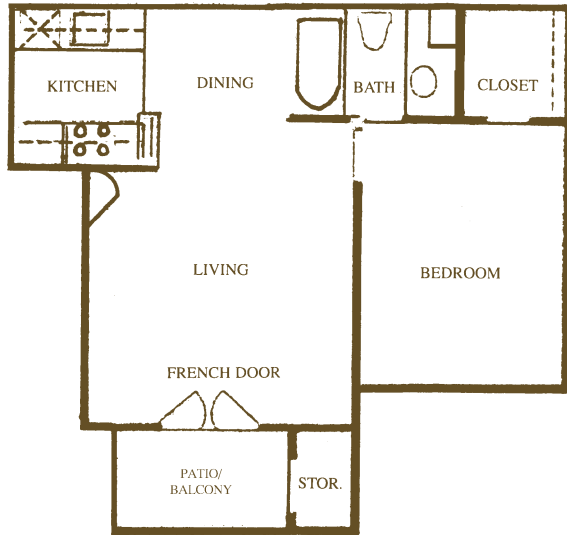

Windchase

APARTMENTS

Ideal Location in
the Heart of the
Metroplex, midway
between Dallas
and Ft. Worth

windchase@myapartmenthome.com

www.MyWindchase.com

(972) 262-1901

(972) 264-6050

501 East Pioneer Parkway
Grand Prairie, Texas
75051-4963

A 1 Bedroom 1 Bath 537 Sq. Ft.

Rent _____ Deposit _____

windchase@myapartmenthome.com

(972) 262-1901

C 2 Bedroom 2 1/2 Bath Studio 1143 Sq. Ft.

Rent _____ Deposit _____

D 2 Bedroom 2 Bath 916 Sq. Ft.

Rent _____ Deposit _____